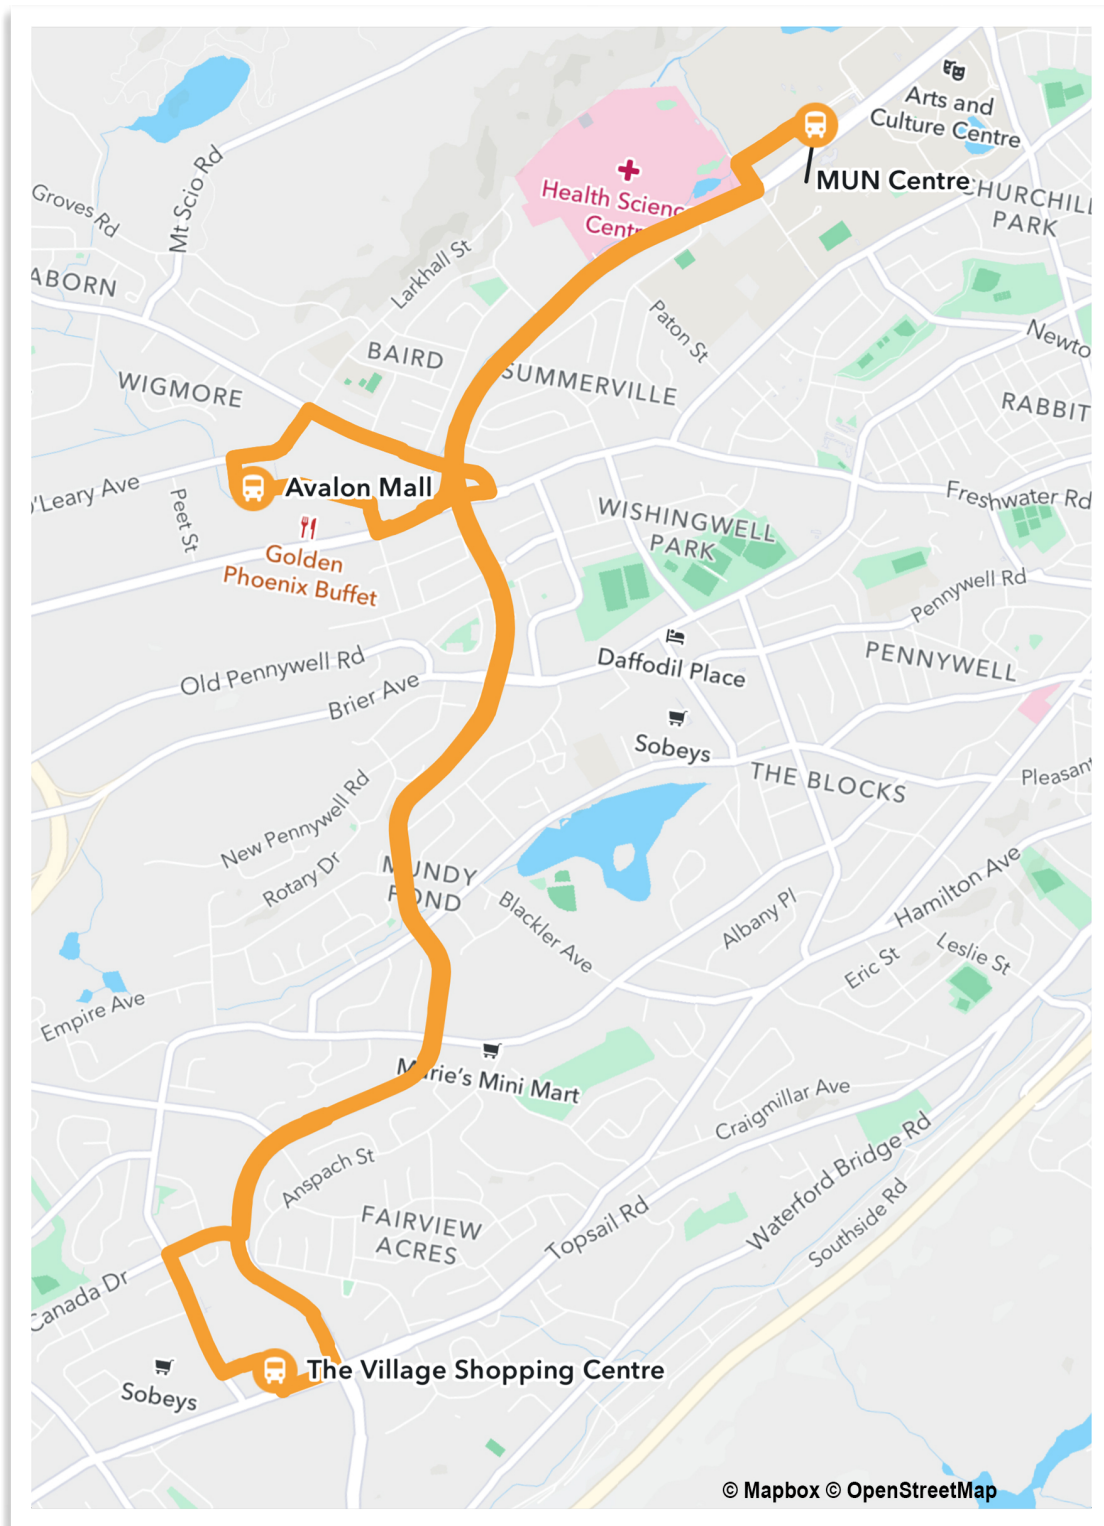

Metrobus

EFFECTIVE
November 3, 2025

Route 33 Express Service Areas:

Avalon Mall
The Village Shopping Centre
Memorial University Centre

Wheelchair accessible express service between Avalon Mall, The Village Shopping Centre and University Centre

Route 33 Express is a fast, convenient way to travel between three of our major transit hubs - Avalon Mall, The Village Shopping Centre and Memorial University Centre. Service operates **express**, meaning there are no stops serviced between the hubs, limiting the travel time between hubs and getting you to your destination as quickly as possible.